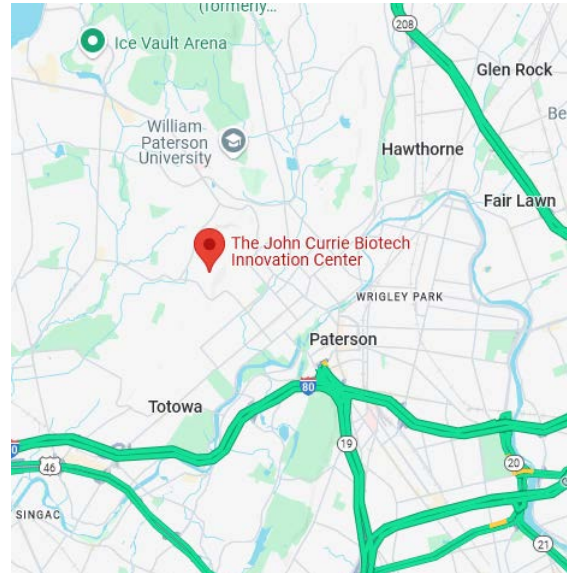

DIRECTIONS

DNA Learning Center

at the Passaic County Biotechnology Innovation Center

45 Reinhardt Road, Wayne, New Jersey 07470
Call DNALC in Cold Spring Harbor: 516-367-5170

NOTE: Some roads (parkways) do not allow school buses. Please check in advance.

Garden State Parkway (GSP)

From the South:

1. Take Garden State Parkway (GSP) North to Exit 153.
2. Take Route 3 West to Route 46 West.
3. Turn right onto Union Boulevard (turns into Union Avenue).
4. Turn left onto Preakness Avenue and drive to the very top of the hill.
5. Turn right onto Oldham Road.
6. Take first right onto Reinhardt Road.
7. Check in at the guardhouse on the right to receive instructions to the DNA Learning Center.

From the North:

1. Take GSP South to Exit 154 onto Route 46 West.
2. Turn right onto Union Boulevard (turns into Union Avenue).
3. Turn left onto Preakness Avenue and drive to the very top of the hill.
4. Turn right onto Oldham Road.
5. Take first right onto Reinhardt Road.
6. Check in at the guardhouse on the right to receive instructions to the DNA Learning Center.